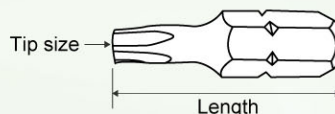

Description	Tip size	Length	Part No.
Special 5-Lobe security star tip	TS10H	1"	TS10HX1
Special 5-Lobe security star tip	TS15H	1"	TS15HX1
Special 5-Lobe security star tip	TS20H	1"	TS20HX1

Pro'sKit®

Eclipse

Eclipse Enterprises, Inc.

13302 Chula Road, Amelia Court House, VA 23002
Phone: 804-561-2610 Fax: 804-561-2642
Web Site: www.eclipsetools.com