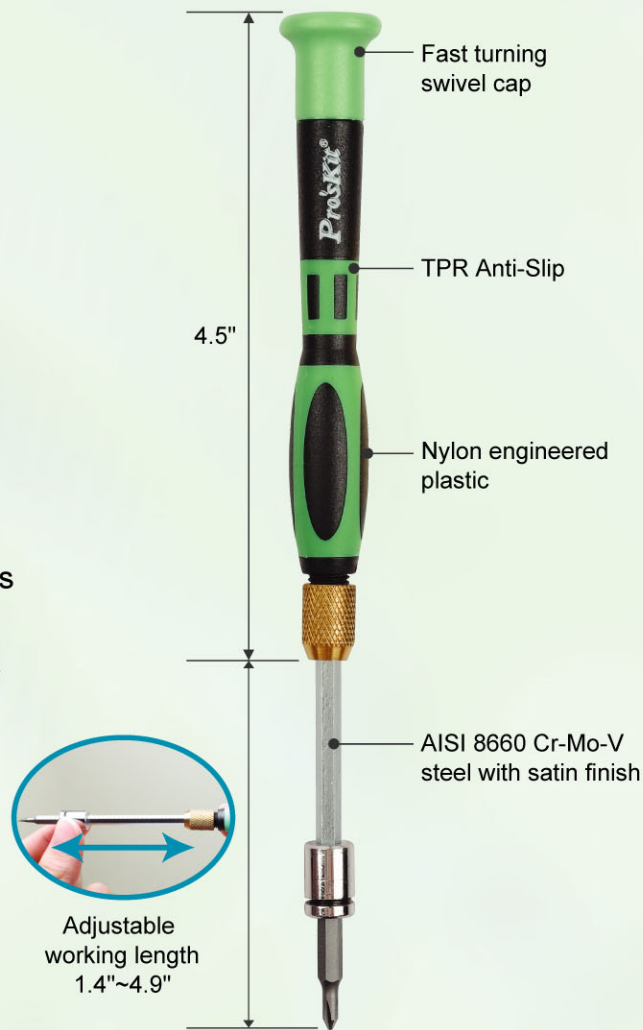

Screwdrivers/Bits

SD-081E **NEW**

12 IN 1 PRECISION SCREWDRIVER SET

► Features

- Adjustable working length from 1.4" to 4.9"
- Ergonomic non-slip handle for comfortable operation
- Fast-turning swivel cap for spinning with only finger tips
- Includes 12 precision bits for various applications
- Portable mini screwdriver set that fits in your pocket or toolbag

Description	Part No.
⊕ PH000, PH00, PH0, PH1	SD-081E
⊖ SL2.0, SL2.5, SL3.0, SL4.0	
⊛ T6, T7, T8, T9	

SPECIAL 5-LOBE SECURITY STAR TIP 1/4" Hex drive insert bits

NEW

► Features

- Made from S2 Alloy Steel with a hardness of HRC59°-61°
- Exact fit tips for reduced cam out.
- Extra Hard for exceptional durability.